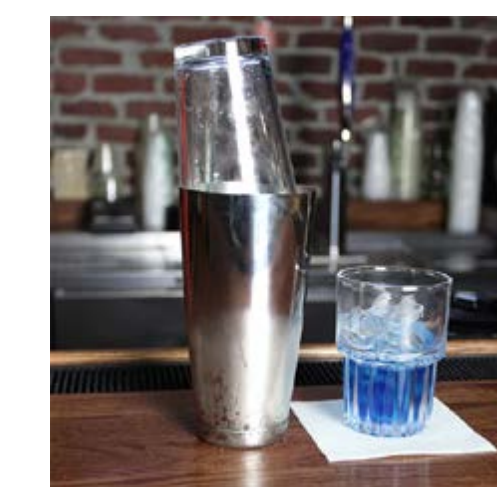

SOH: 125

Price: \$ 5.00

**102108**

3 Piece Cocktail Shaker  
16oz S/S

SOH: 28

Price: \$ 18.00

**105804**

28oz Shaker w/ Mixing Glass  
Combo Set