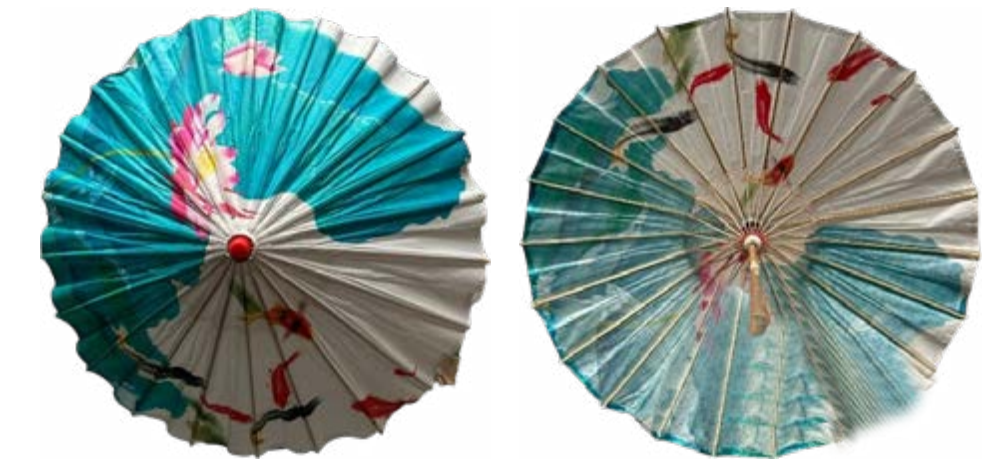

Price: \$ 5.50

**106937**Japanese Decoration  
Lantern FA-23

SOH: 14

Price: \$16.00

**106938**Japanese Decoration  
Lantern FA-24

SOH: 14

Price: \$14.00

**106939**Japanese Decoration  
Umbrella JZ-028