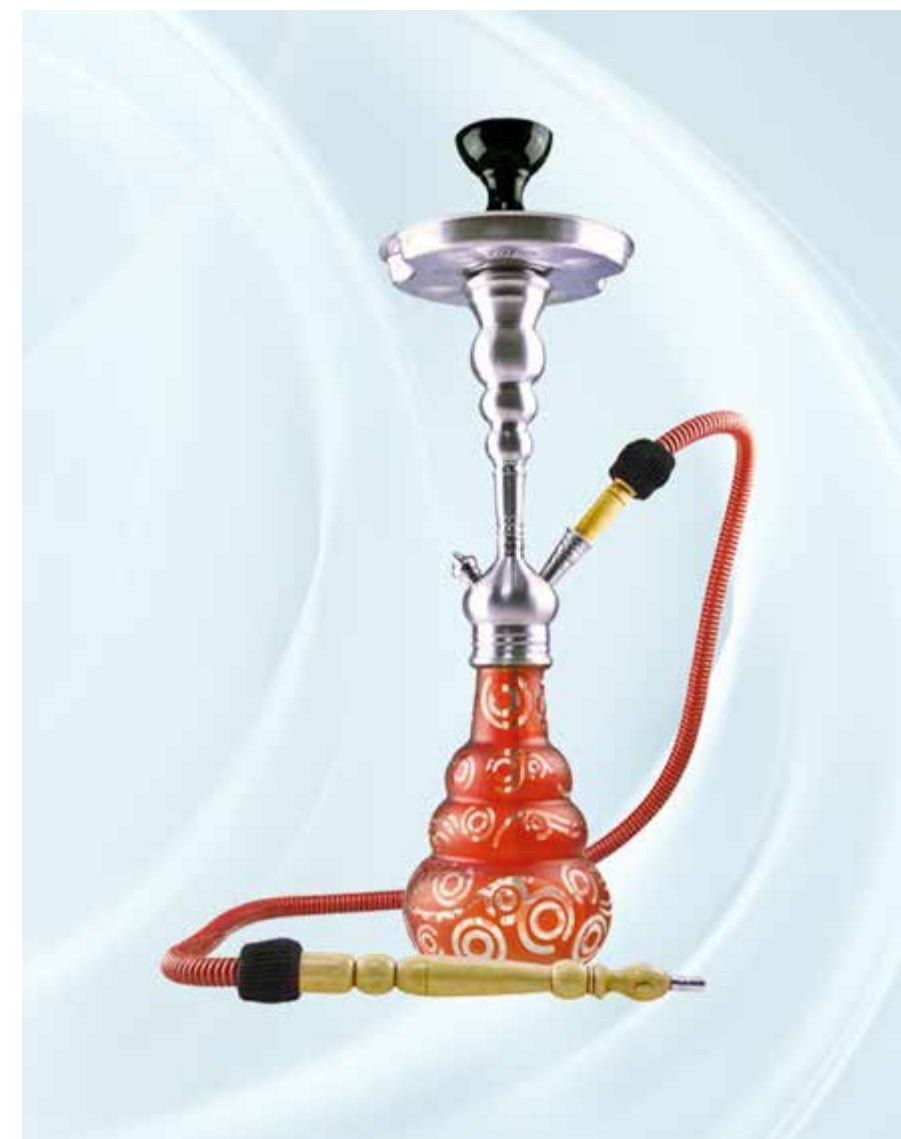

Aladin
The World of Hookah in One Company.

Grape**EXPECTATIONS**

ROY20 56 CM

Striking Design, Compact Size. Standing at 56cm tall , this hookah features a ceramic bowl and a hose connection that can be extended for dual hose functionality. Experience the perfect blend of style and convenience in this compact and versatile hookah.

Red	1x1	\$190.00
Black	1x1	\$190.00

ALUX ADMIRAL 50 CM

Aladin ALUX Admiral, a budget-friendly hookah that exudes elegance with its sleek anodized aluminum column. With its medium size and high performance, this hookah is a perfect addition to any portfolio, appealing to both occasional smokers and enthusiasts seeking an affordable yet stylish option.