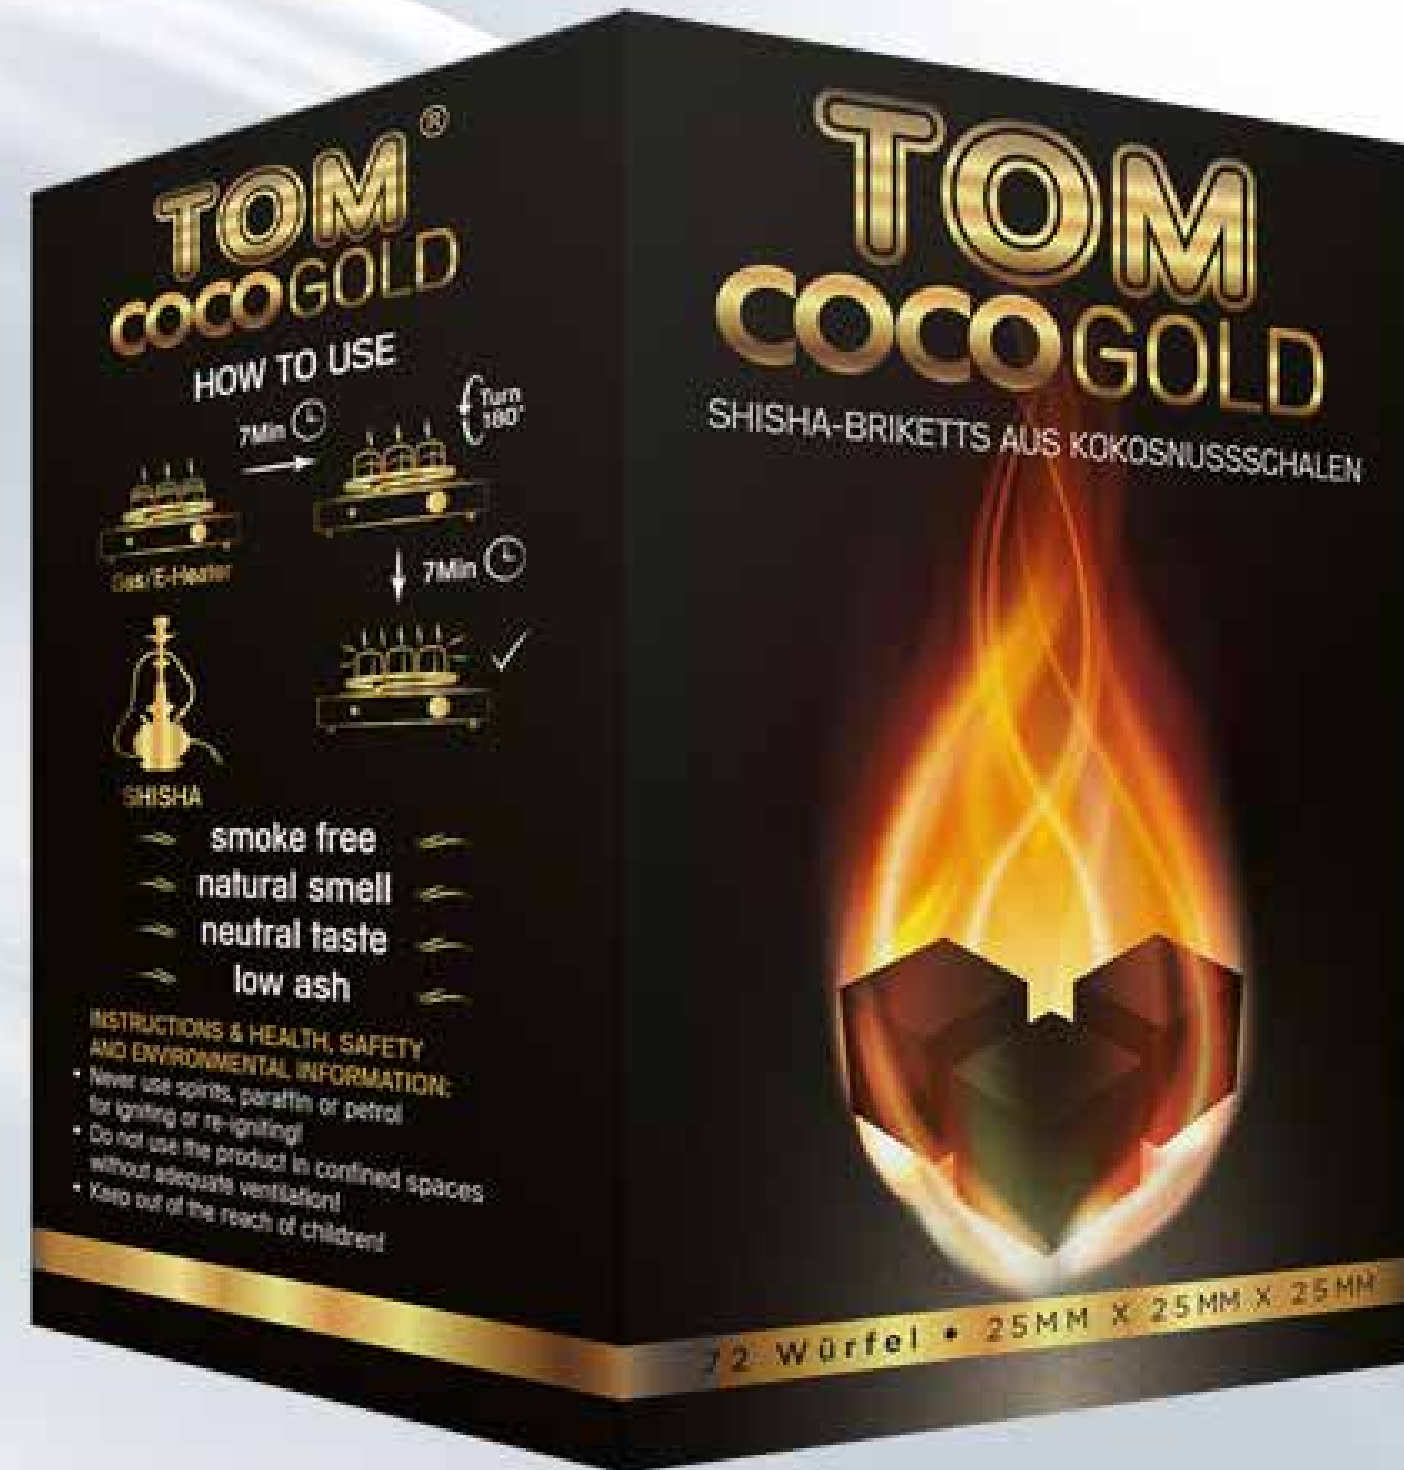

Red & Black	1x1	\$230.00
-------------	-----	----------

ALUX CAPTAIN BLACK 50 CM

The Alux Captain Black is a medium-sized aluminum hookah. The interior of the smoke column and the immersion tube are made of high-quality stainless steel. It comes in a complete set and offers you a high level of quality at a first-class price. Thanks to its weight, it is very easy to transport.

Black	1x1	\$245.00
-------	-----	----------

MVP670 67 CM

Eye-Catching Style, Complete Functionality. With its impressive 67cm size, 4 hose connections, removable diffuser, and easy-to-clean stainless steel construction, this hookah offers a customizable smoking experience. Enjoy the closed-chamber system and adjustable dip tube for optimal performance.

Gastro Cube	1x1	\$395.00
Gastro Flower	1x1	\$395.00

CHARCOAL & RELATED ACCESSORIES

Tom Coco Gold	Coconut	1x1Kg	\$15.00
Instant Lite Charcoal	33mm	1Box x 100 tablets	\$17.00
Instant Lite Charcoal	40mm	1Box x 100 tablets	\$23.00
Electric Heater	Electric	1x1	\$57.50
Charcoal Pot Small	S/S	1x1	\$30.00 - See special offer below
Charcoal Pot Big	S/S	1x1	\$35.00 - See special offer below
Charcoal Pot Pro	S/S	1x1	\$30.00 - See special offer below